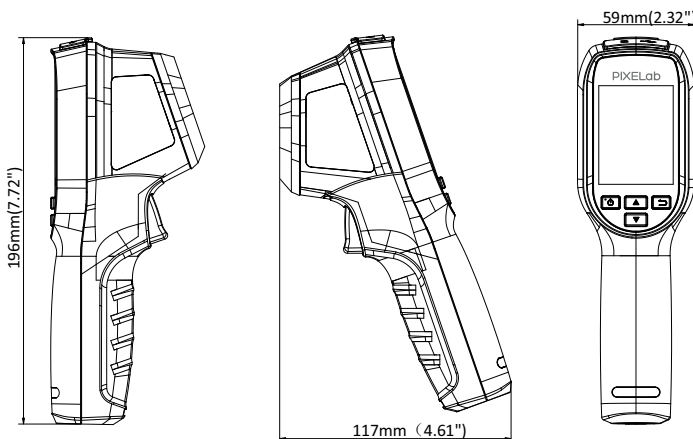

The handheld thermography camera is specifically designed for body temperature measurement. It is equipped with a 160 x 120 resolution thermal sensor with narrow high accuracy sensing to enable the detection of slight changes of the body temperature to detect fever.

DIMENSIONS

Box Content

User Manual (x1)

Disk (x1)

USB Cable (x1)

Power Adapter (x1)

Wrist Strap (x1)

Technical Specification

Parameter		HT1612
		Handheld Thermography Camera
Thermal Module	Image sensor	Uncooled Focal Plane Arrays
	Max. Resolution	160 ×120
	Pixel Pitch	17µm
	Response waveband	8µm to 14µm
	NETD	< 40mK (@ 25°C, F# = 1.0)
	Field of View	37.2° x 50°
	Focal length	3.1 mm
	IFOV (mrad)	5.48 mrad
	Min. Focus Length	≥ 150 mm
	Aperture	F 1.1
Image Display	Monitor	320 ×240 resolution 2.4" LCD display
	Palettes	Black hot, White hot, Rainbow, Ironbow
Thermography	Rules	3 thermometry points: Max. Temperature; Min. Temperature; Center Temperature
	Thermographic Range	30°C to 45°C
	Thermographic Accuracy	± 0.5 °C
Battery	Battery Type	Rechargeable Lithium Battery
	Battery Operating Time	8 hours continuous running
Functions	Laser Light	Support (Point to the thermography target)
	Storage	Replaceable memory card (default 8G, support up to 128G storage)
	Photo	Thermal image
	Video	N.A.
	Language	English
General	Power	3.7 V DC/0.4 A
	Power Consumption	Less than 1.2 W
	Hardware Interface	micro USB
	Working Temperature	- 10°C to 50°C (14°F to 122°F)
	Protection level	IP54
	Drop Test Height	2 m (6.56 feet)
	Dimension	196 mm × 117 mm × 59 mm (7.7 " × 4.6 " × 2.3 ")
	Weight	Approx. less than 350 g (0.77 lb)
Accessory	Power Adaptor, USB cable, 8GB memory card, User manual, Disk, Wrist Strap	