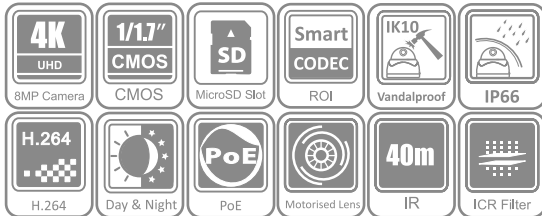

## 8MP IR Motorised Varifocal IR Dome IP Camera

- 8 Megapixel (4096 × 2160) high resolution
- Smart Detection, Smart Codec, Smart Image Control
- DWDR, Defog, 3D-DNR, BLC, HLC
- Motorised lens with Smart Focus
- True day & night operation with Smart IR
- PoE 802.3af compliant
- Impact protection up to IK10 (EN50102)
- 3D DNR & Digital WDR

### Dimensions

#### SMART Recording

- On-board Storage up to 128Gb
- Support edge recording
- Dual VCA
- Environment Noise Filtering