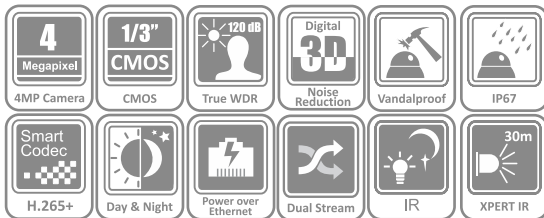

## 4MP IR Weatherproof IP Camera with True WDR

- 4 MP (2688 × 1520) high resolution
- 4MP realtime video recording
- 120 dB True Wide Dynamic Range
- 3D Digital Noise Reduction
- Tri-Streams - H.265+, H.265, H.264+, H.264
- 2 Behavior Analysis + Face Detection
- True day & night operation. Up to 30m IR range
- PoE 802.3af compliant
- IP67 weatherproof protection

### Dimensions

### Technical Specifications

<b>Image Sensor</b>	1/3" Progressive Scan CMOS Sensor with ICR filter
<b>Min. Illumination</b>	0.01 Lux (F1.2,AGC ON), 0 lux with IR
<b>Lens</b>	4mm @ F1.6 (83°), Optional 2.8 (103°), 6 mm (51°), 8 mm (39°)
<b>Day &amp; Night</b>	IR Cut Filter with Auto-switch
<b>Video Compression</b>	H.265+, H.265, H.264+, H.264, MJPEG
<b>Bit Rate</b>	256 Kbps - 16 Mbps
<b>Video Stream</b>	Three (Main Stream, Sub Stream Third Stream)
<b>Max. Image Resolution</b>	4MP (2688 x 1520)
<b>Frame Rate</b>	25fps (2688 x 1520, 2560 x 1440, 2304 x 1296, 1920 x 1080)
<b>Image Processing</b>	120 dB True WDR, 3D DNR, BLC, ROI
<b>Image Setting</b>	Rotate Mode, Saturation, Brightness, Contrast, Sharpness
<b>Onboard Storage</b>	Built-in Micro SD/SDHC/SDXC slot, up to 128 GB
<b>Alarm Trigger</b>	Face Detection, Line Crossing, Intrusion & Motion Detection, Dynamic Analysis, Tampering alarm, Network disconnect , IP address conflict, Storage exception
<b>Protocols</b>	TCP/IP, HTTP, DHCP, DNS, DDNS, RTP/RTSP, PPPoE, SMTP, NTP SNMP, HTTPS, SIP, FTP, SRTP, 802.1x (IPv6 optional)
<b>Security</b>	User authentication, Watermark
<b>System Compatibility</b>	ONVIF (Profile S, Profile G) / ISAPI
<b>Communication</b>	1 RJ45 10 M/100 M ethernet port
<b>Operating Conditions</b>	-30°C - 60°C (-22°F - 140°F), Humidity < 95% (non-condensing)
<b>Power Supply</b>	12 VDC ± 25%; PoE (802.3af Class 3)
<b>Power Consumption</b>	Max. 6W
<b>Dimension</b>	70 DIA × 155 mm
<b>Weight</b>	420 g