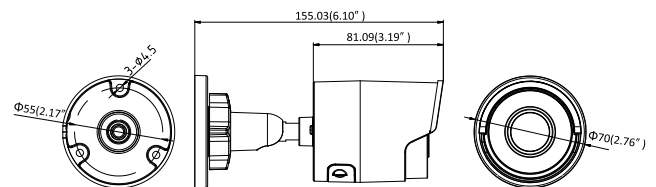

## 4MP IR Weatherproof IP Camera with True WDR

- 4 MP (2688 × 1520) high resolution
- 4MP realtime video recording
- 120 dB True Wide Dynamic Range
- 3D Digital Noise Reduction
- Tri-Streams - H.265+, H.265, H.264+, H.264
- 2 Behavior Analysis + Face Detection
- True day & night operation. Up to 30m IR range
- PoE 802.3af compliant
- IP67 weatherproof protection

### Dimensions

### Technical Specifications

<b>Image Sensor</b>	1/3" Progressive Scan CMOS Sensor with ICR filter
<b>Min. Illumination</b>	0.01 Lux (F1.2,AGC ON), 0 lux with IR
<b>Lens</b>	4mm @ F1.6 (83°), Optional 2.8 (103°), 6 mm (51°), 8 mm (39°)
<b>Day &amp; Night</b>	IR Cut Filter with Auto-switch
<b>Video Compression</b>	H.265+, H.265, H.264+, H.264, MJPEG
<b>Bit Rate</b>	256 Kbps - 16 Mbps
<b>Video Stream</b>	Three (Main Stream, Sub Stream Third Stream)
<b>Max. Image Resolution</b>	4MP (2688 x 1520)
<b>Frame Rate</b>	25fps (2688 x 1520, 2560 x 1440, 2304 x 1296, 1920 x 1080)
<b>Image Processing</b>	120 dB True WDR, 3D DNR, BLC, ROI
<b>Image Setting</b>	Rotate Mode, Saturation, Brightness, Contrast, Sharpness
<b>Onboard Storage</b>	Built-in Micro SD/SDHC/SDXC slot, up to 128 GB
<b>Alarm Trigger</b>	Face Detection, Line Crossing, Intrusion & Motion Detection, Dynamic Analysis, Tampering alarm, Network disconnect , IP address conflict, Storage exception
<b>Protocols</b>	TCP/IP, HTTP, DHCP, DNS, DDNS, RTP/RTSP, PPPoE, SMTP, NTP SNMP, HTTPS, SIP, FTP, SRTP, 802.1x (IPv6 optional)
<b>Security</b>	User authentication, Watermark
<b>System Compatibility</b>	ONVIF (Profile S, Profile G) / ISAPI
<b>Communication</b>	1 RJ45 10 M/100 M ethernet port
<b>Operating Conditions</b>	-30°C - 60°C (-22°F - 140°F), Humidity < 95% (non-condensing)
<b>Power Supply</b>	12 VDC ± 25%; PoE (802.3af Class 3)
<b>Power Consumption</b>	Max. 6W
<b>Dimension</b>	70 DIA × 155 mm
<b>Weight</b>	420 g