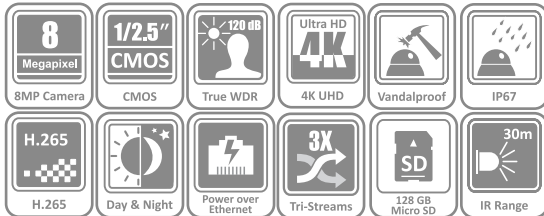

4K Ultra HD 8MP IR Vandalproof Smart Dome IP Camera

- 4K UHD 8MP (3840 × 2160) high resolution
- H.265+, H.265, H.264+, H.264 Tri-Streams
- 120 dB True WDR & 3D Digital Noise Reduction
- Support EDGE Recording up to 128 GB
- True day & night operation
- PoE 802.3af compliant
- Impact protection up to IK10 (EN50102)
- Ingress protection up to IP67 (EN60529)

Dimensions

Smart Features:

- Behavior Analysis
- Line Crossing Detection
- Intrusion Detection
- Object Removal Detection
- Unattended Baggage Detection
- Facial Detection

Technical Specifications

Image Sensor	1/2.5" Progressive Scan CMOS Sensor with ICR filter
Min. Illumination	0.01 Lux (F1.2, AGC ON), 0 lux with IR
Lens	4 mm (79°), optional: 2.8, 6, 8 & 12 mm
Day & Night	30m IR Range; IR Cut Filter with Auto-Switch
Video Compression	H.265+/H.265/H.264+/H.264
Bit Rate	32 Kbps - 16 Mbps
Video Compression	Main Stream/Sub stream/Third stream
Max. Image Resolution	8MP (3840 x 2160)
Frame Rate	20fps (3840 x 2160) 25fps (3072 x 1728, 2560 x 1440, 1920 x 1080, 1280 x 720)
Image Processing	3D DNR, 120dB True WDR, BLC
Protection Level	IP67 (EN60529), IK10 (EN50102)
Alarm Trigger	Motion Detection, Tampering Alarm
Protocols	TCP/IP, UDP, ICMP, HTTP, HTTPS, FTP, DHCP, DNS, DDNS, RTP, RTSP, RTCP PPPoE, NTP, UPnP, SMTP, SNMP, IGMP, 802.1x, QoS, IPv6
On-board Storage	Built-in microSD/SDHC/SDXC slot, up to 128 GB
Security	User Authentication, Watermark
System Compatibility	ONVIF (Profile S & G) / ISAPI
Communication	1 RJ45 10 M/100 M ethernet port
Operating Conditions	-30°C - 60°C, Humidity < 95% (non-condensing)
Power Supply	12 VDC ± 25%, 6.2W; PoE (802.3af) 9W
Dimension	Dia 111 × 82mm
Weight	500 g