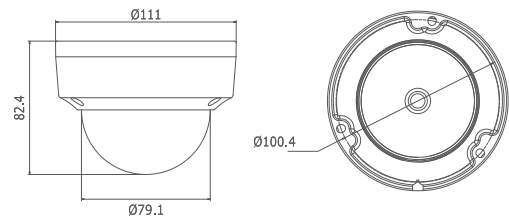

4K Ultra HD 8MP IR Vandalproof Smart Dome IP Camera

- 4K UHD 8MP (3840 × 2160) high resolution
- H.265+, H.265, H.264+, H.264 Tri-Streams
- 120 dB True WDR & 3D Digital Noise Reduction
- Support EDGE Recording up to 128 GB
- True day & night operation
- PoE 802.3af compliant
- Impact protection up to IK10 (EN50102)
- Ingress protection up to IP67 (EN60529)

Dimensions

Smart Features:

- Behavior Analysis
- Line Crossing Detection
- Intrusion Detection
- Object Removal Detection
- Unattended Baggage Detection
- Facial Detection

Technical Specifications

Image Sensor	1/2.5" Progressive Scan CMOS Sensor with ICR filter
Min. Illumination	0.01 Lux (F1.2, AGC ON), 0 lux with IR
Lens	4 mm (79°), optional: 2.8, 6, 8 & 12 mm
Day & Night	30m IR Range; IR Cut Filter with Auto-Switch
Video Compression	H.265+/H.265/H.264+/H.264
Bit Rate	32 Kbps - 16 Mbps
Video Compression	Main Stream/Sub stream/Third stream
Max. Image Resolution	8MP (3840 x 2160)
Frame Rate	20fps (3840 x 2160) 25fps (3072 x 1728, 2560 x 1440, 1920 x 1080, 1280 x 720)
Image Processing	3D DNR, 120dB True WDR, BLC
Protection Level	IP67 (EN60529), IK10 (EN50102)
Alarm Trigger	Motion Detection, Tampering Alarm
Protocols	TCP/IP, UDP, ICMP, HTTP, HTTPS, FTP, DHCP, DNS, DDNS, RTP, RTSP, RTCP PPPoE, NTP, UPnP, SMTP, SNMP, IGMP, 802.1x, QoS, IPv6
On-board Storage	Built-in microSD/SDHC/SDXC slot, up to 128 GB
Security	User Authentication, Watermark
System Compatibility	ONVIF (Profile S & G) / ISAPI
Communication	1 RJ45 10 M/100 M ethernet port
Operating Conditions	-30°C - 60°C, Humidity < 95% (non-condensing)
Power Supply	12 VDC ± 25%, 6.2W; PoE (802.3af) 9W
Dimension	Dia 111 × 82mm
Weight	500 g