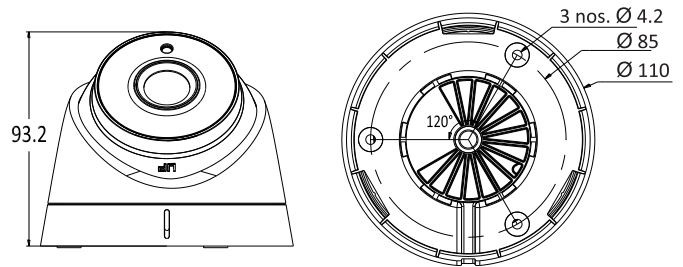

FullHD 1080P XPERT IR IR Array Dome Camera

- 1/3" 2MP Low Illumination Progressive Scan CMOS
- Full HD 1080p resolution output
- 3.6 mm Fixed Megapixel Lens
- XPERT IR Array LED for Illumination Range up to 40m
- True Day & Night Camera with ICR Filter
- Ingress protection rated up to IP66

Dimensions

Technical Specifications

Image Sensor	1/3" 2.0MP Low Illumination Progressive Scan CMOS Sensor
Effective Pixels	1920 (H) x 1080 (V)
Min. Illumination	0.01 Lux (without IR) / 0 lux (with IR)
Lens	3.6 mm Megapixel Fixed Lens
Day & Night	XPERT IR Array LED (40m), Mechanical ICR Filter
Video Output	Full HD (1080p)
Ingress Protection	IP66
Power Requirements	12 VDC \pm 15%; 4W
Dimension	110 (Dia) x 93.2(H) mm
Weight	0.35 kg