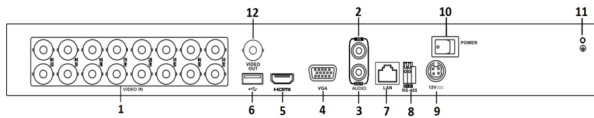

4 Channel Self-Adaptive Digital Video Recorder

1. VIDEO IN	7. LAN Network Interface
2. AUDIO IN - RCA Connector	8. RS-485 Serial Interface
3. AUDIO OUT - RCA Connector	9. 12 Vdc Power Input
4. VGA Interface	10. Power Switch
5. HDMI Interface	11. GND
6. USB 3.0 Interface	12. VIDEO OUT

- Up to 4 nos. 720p / 1080p / 3MP camera inputs
- H.265+/H.265/H.264+/H.264 encoding for the main stream
- Self-adaptive HDTV/HDCVI/AHD/CVBS signal input
- Supports 4MP H.265+/H.265/H.264+/H.264 IP cameras
- HDMI output at up to 1920 × 1080p resolution
- 1 SATA slots up to 6TB per HDD, 2 USB2.0 ports
- Long distance transmission over UTP and coaxial cable
- Supports the 3rd party cloud storage (Dropbox/Google Drive/Microsoft OneDrive)
- VCA (Video Content Analytics) supports 2-ch line crossing detection and intrusion detection
- VQD (Video Quality Diagnostics)

Technical Specifications

Video Input	4 Ch
Supported Camera Types	TVI 3 MP (Ch 1 only), 1080p30, 1080p25, 720p60, 720p50, 720p30, 720p25 AHD & HDCVI 1080p25, 1080p30, 720p25, 720p30, CVBS PAL / NTSC 1 no. IP Camera up to 4MP
Recording Resolution	Main: 3MP @ 15 fps; 1080p @ 15 fps; 1080p lite / 720p / VGA / WD1 / 4CIF / CIF @ 25 fps Sub: WD1 / 4CIF @ 12 fps; CIF @ 25 fps
HDMI / VGA Output	1920 x 1080p, 1280 x 1024, 1280 x 720, 1024 x 768
Audio In	1 Ch, RCA (2.0 Vpp, 1kΩ), Compression: G.711u
Audio Out	1 Ch, RCA (Linear, 1kΩ)
Playback Resolution	3MP / 1080p / 720p / VGA / WD1 / 4CIF / CIF / QVGA / QCIF
Synchronous Playback	4 Ch
Hard Disk	1 SATA interface for 1 HDD
Capacity	Up to 6TB capacity
eSATA	None
Network Interface	1 RJ-45 10/100 Mbps self-adaptive ethernet interface
Remote Connections	max. 128
Serial Interface	1 RS-485 serial interface, half duplex
USB Interface	2 x USB2.0 (front & rear)
Alarm	None
Power Supply	12 Vdc
Power Consumption	< 6W
Operating Conditions	-10°C - 55°C, Humidity 10% ~ 90% (non-condensing)
Dimension	315 × 242 × 45 mm
Weight (without Hard Disk)	1.16 kg