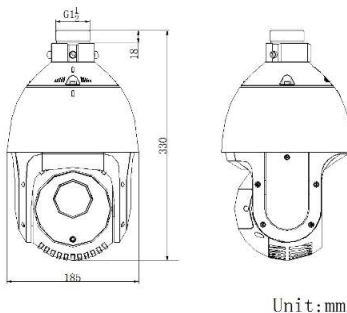

23x Full HD 1080P IR PTZ Dome Camera

- Full HD 1080P Video Output
- 1/3" 2MP CMOS Image Sensor
- 0.05 lux/F1.4, AGC ON (Colour) / 0.005 lux/F1.4 (B/W)
- 23x Optical Zoom (4 ~ 92mm)
- 16x Digital Zoom
- True Day & Night with ICR Filter
- IR Illumination up to 100m
- 3D Intelligent Positioning
- Privacy Masking, DWDR, 3D-DNR
- Weatherproof rated to IP66
- Lightning, Surge & Transient Voltage Protection

Dimensions

Unit:mm

Technical Specifications

Image Sensor	1/3" 2MP CMOS Sensor with ICR filter
Image Resolution	1920 x 1080
Min. Illumination	0.02 Lux (F1.6, Color) / 0.002 Lux (F1.6, B/W)
Optical Zoom	23 X
Digital Zoom	16 X
Lens	4 ~ 92 mm @ F1.4 ~ F3.5 (49 ~ 2.2°)
Pan	360° endless (0.1 - 80°/s manual ; 80°/s preset)
Tilt	-15 ~ 90° Auto-Flip (0.1° ~ 80°/s manual ; 80°/s preset)
Preset & Pattern	256 presets, 8 patrols (32 presets/patrol), 4 patterns
Day & Night	IR Cut Filter with Auto-Switch
Park Action	Preset / Patrol / Pattern / Scan Mode: Pan / Tilt / Frame / Random / Panorama
RS-485 Interface	Half-duplex mode, Self-adaptive Pelco-P, Pelco-D protocol
IR Distance	100 m, Automatic Intensity Adjustment
White Balance	Auto / Manual / ATW / Indoor / Outdoor
Image Processing	AWB /AGC / BLC / DWDR / 8-Zone Privacy Masking
Operating Conditions	-30°C ~ 65°C, Humidity < 90% (non-condensing)
Power Supply	12 VDC, 18W max.
Protection	IP66, TVS 4kV lightning protection, surge protection, transient voltage protection
Dimension	Dia 164.5 × 295 mm
Weight	2 kg