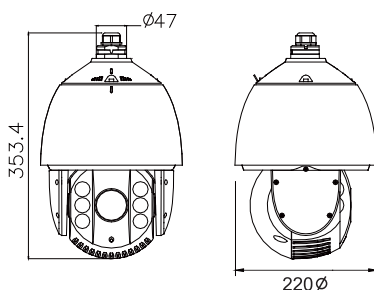

30x Full HD 1080P IR PTZ Dome Camera

- Full HD 1080P Video Output
- 1/3" 2MP CMOS Image Sensor
- 0.05 lux/F1.6 (Colour) / 0.01 lux/F1.6 (B/W)
- 30x Optical Zoom (4.3 ~ 129mm)
- 16x Digital Zoom
- True Day & Night with ICR Filter
- IR Illumination up to 120m
- 3D Intelligent Positioning
- Privacy Masking, DWDR, 3D-DNR
- Electronic Image Stabiliser (EIS)
- Weatherproof rated to IP66
- Lightning, Surge & Transient Voltage Protection

Dimensions

Technical Specifications

Image Sensor	1/3" 2MP CMOS Sensor with ICR filter
Image Resolution	1920 x 1080
Min. Illumination	0.02 Lux (F1.6, Color) / 0.002 Lux (F1.6, B/W)
Optical Zoom	30 X
Digital Zoom	16 X
Lens	4 ~ 120mm @ F1.6 ~ F4.4 (58 ~ 1.7°)
Pan	360° endless (0.1 - 160°/s manual / 240°/s preset)
Tilt	-15 ~ 90° Auto-Flip (0.1° ~ 120°/s manual / 200°/s preset)
Preset & Pattern	256 presets, 8 patrols (32 presets/patrol), 4 patterns
Day & Night	IR Cut Filter with Auto-Switch
Park Action	Preset / Patrol / Pattern / Scan Mode: Pan / Tilt / Frame / Random / Panorama
RS-485 Interface	Half-duplex mode, Self-adaptive PIXELab, Pelco-P, Pelco-D protocol
IR Distance	120 m, Automatic Intensity Adjustment
White Balance	Auto / Manual / ATW / Indoor / Outdoor
Image Processing	AWB / AGC / 3D-DNR / BLC / DWDR / EIS / 8-Zone Privacy Masking
Operating Conditions	-30°C ~ 65°C, Humidity < 90% (non-condensing)
Power Supply	24 VAC, 50W max.
Protection	IP66, TVS 4kV lightning protection, surge protection, transient voltage protection
Dimension	Dia 220 x 353.4 mm (outdoor)
Weight	4.5 kg