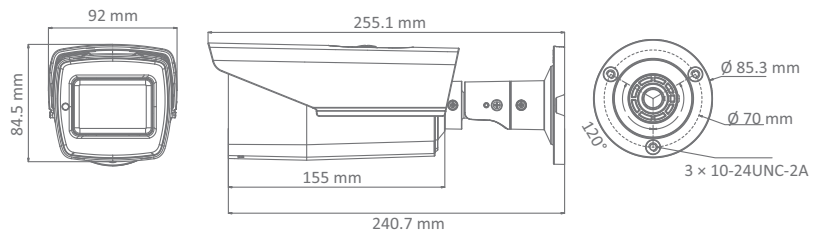

5MP Motorised Varifocal Weatherproof Camera

- 5MP (2560 x 1944) Video Output
- 2.7 ~ 13.5 mm Motorised Varifocal Megapixel Lens
- XPERT IR LED for Illumination Range up to 40m
- True Day & Night Camera with ICR Filter
- 2D-Digital Noise Reduction (2D-DNR)
- Digital Wide Dynamic Range (DWDR)
- On-Screen Display (OSD) via Up the Coax (UTC)
- Ingress protection rated up to IP67

Dimensions

Technical Specifications

Model	TWP24M
Image Sensor	5.0MP Progressive Scan CMOS Sensor
Effective Pixels	2560 (H) x 1944 (V)
Min. Illumination	0.01 Lux (without IR) / 0 lux (with IR)
Lens	Motorised VF lens; 2.7 ~ 13.5 mm (95.7° to 29.1°)
Day & Night	XPERT IR LED Array (40m), Mechanical ICR Filter
Image Processing	Digital Noise Reduction (DNR) Digital Wide Dynamic Range (DWDR) Mirror Smart IR Auto White Balance (AWB) Backlight Compensation (BLC) Automatic Gain Control (AGC)
Video Output	TVI/AHD/CVI/CVBS
Operating Conditions	-40°C to 60°C, humidity 90% or less (non-condensing)
Ingress Protection	IP67
Power Requirements	12 VDC ± 15%; 6.3W max
Dimension	92(W) x 85(H) x 255(L) mm
Weight	0.7 kg