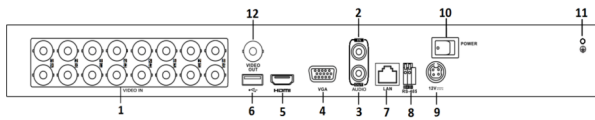

8 Channel Self-Adaptive Digital Video Recorder

1. VIDEO IN	7. LAN Network Interface
2. AUDIO IN - RCA Connector	8. RS-485 Serial Interface
3. AUDIO OUT - RCA Connector	9. 12 Vdc Power Input
4. VGA Interface	10. Power Switch
5. HDMI Interface	11. GND
6. USB 3.0 Interface	12. VIDEO OUT

- Up to 8 nos. 720p / 1080p / 3MP camera inputs
- H.265+/H.265/H.264+/H.264 encoding for the main stream
- Self-adaptive HDTV/HDCVI/AHD/CVBS signal input
- Supports 4MP H.265+/H.265/H.264+/H.264 IP cameras
- HDMI output at up to 1920 × 1080p resolution
- 1 SATA slots up to 6TB per HDD, 2 USB2.0 ports
- Long distance transmission over UTP and coaxial cable
- Supports the 3rd party cloud storage (Dropbox/Google Drive/Microsoft OneDrive)
- VCA (Video Content Analytics) supports 2-ch line crossing detection and intrusion detection
- VQD (Video Quality Diagnostics)

Technical Specifications

Video Input	8 Ch
Supported Camera Types	TVI 3 MP (Ch 1&2 only) 1080p30, 1080p25, 720p60, 720p50, 720p30, 720p25 AHD & HDCVI 1080p25, 1080p30, 720p25, 720p30, CVBS PAL / NTSC IP Camera up to 4MP (1 no. for TRT14; 2 nos. for TRT18)
Recording Resolution	Main: 3MP @ 15 fps; 1080p @ 15 fps; 1080p lite / 720p / VGA / WD1 / 4CIF / CIF @ 25 fps Sub: WD1 / 4CIF @ 12 fps; CIF @ 25 fps
HDMI / VGA Output	1920 x 1080p, 1280 x 1024, 1280 x 720, 1024 x 768
Audio In	1 Ch, RCA (2.0 Vpp, 1kΩ), Compression: G.711u
Audio Out	1 Ch, RCA (Linear, 1kΩ)
Playback Resolution	3MP / 1080p / 720p / VGA / WD1 / 4CIF / CIF / QVGA / QCIF
Synchronous Playback	8 Ch
Hard Disk	1 SATA interface for 1 HDD
Capacity	Up to 6TB capacity
eSATA	None
Network Interface	1 RJ-45 10/100 Mbps self-adaptive ethernet interface
Remote Connections	max. 128
Serial Interface	1 RS-485 serial interface, half duplex
USB Interface	2 x USB2.0 (front & rear)
Alarm	None
Power Supply	12 Vdc
Power Consumption	< 7.5W
Operating Conditions	-10°C - 55°C, Humidity 10% ~ 90% (non-condensing)
Dimension	315 × 242 × 45 mm
Weight (without Hard Disk)	1.78 kg