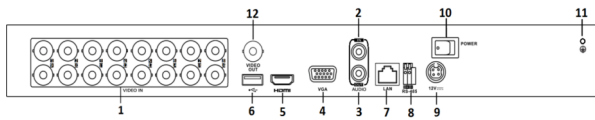

16 Channel Self-Adaptive Digital Video Recorder

1. VIDEO IN	7. LAN Network Interface
2. AUDIO IN - RCA Connector	8. RS-485 Serial Interface
3. AUDIO OUT - RCA Connector	9. 12 Vdc Power Input
4. VGA Interface	10. Power Switch
5. HDMI Interface	11. GND
6. USB 3.0 Interface	12. VIDEO OUT

- Up to 16 nos. 720p / 1080p / 3MP camera inputs
- H.265+/H.265/H.264+/H.264 encoding for the main stream
- Self-adaptive HDTV/HDCVI/AHD/CVBS signal input
- Supports 2 nos. 4MP H.265+/H.265/H.264+/H.264 IP cameras
- HDMI output at up to 4K (3840 × 2160) resolution
- 2 SATA slots up to 6TB per HDD, 1 USB3.0 & 1 USB2.0 ports
- Long distance transmission over UTP and coaxial cable
- Supports the 3rd party cloud storage (Dropbox/Google Drive/Microsoft OneDrive)
- VCA (Video Content Analytics) supports 2-ch line crossing detection and intrusion detection, and 1-ch sudden scene change detection
- VQD (Video Quality Diagnostics)

Technical Specifications

Video Input	16 Ch
Supported Camera Types	TVI 3 MP (Ch 1-4 only), 1080p30, 1080p25, 720p60, 720p50, 720p30, 720p25 AHD & HDCVI 1080p25, 1080p30, 720p25, 720p30, CVBS PAL / NTSC IP Camera up to 4MP (2 nos. max.)
Recording Resolution	Main: 3MP @ 15 fps; 1080p / 720p / VGA / WD1 / 4CIF / CIF @ 25 fps Sub: WD1 / 4CIF @ 12 fps; CIF @ 25 fps
HDMI / VGA Output	4K, 2K, 1920 x 1080p, 1280 x 1024, 1280 x 720, 1024 x 768
Audio In	1 Ch, RCA (2.0 Vpp, 1kΩ), Compression: G.711u
Audio Out	1 Ch, RCA (Linear, 1kΩ)
Playback Resolution	3MP / 1080p / 720p / VGA / WD1 / 4CIF / CIF / QVGA / QCIF
Synchronous Playback	16 Ch
Hard Disk	2 SATA interface for 2 HDD
Capacity	Up to 6TB capacity for each HDD
eSATA	None
Network Interface	1 RJ-45 10/100/1000 Mbps self-adaptive ethernet interface
Remote Connections	max. 128
Serial Interface	1 RS-485 serial interface, half duplex
USB Interface	1 x USB2.0 (front), 1 x USB3.0 (back)
Alarm	None
Power Supply	12 Vdc
Power Consumption	< 25W
Operating Conditions	-10°C - 55°C, Humidity 10% ~ 90% (non-condensing)
Dimension	380 × 320 × 48 mm
Weight	2 kg (without Hard Disk)