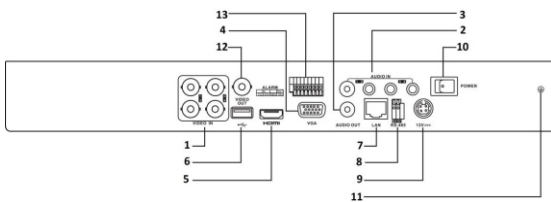

4 Channel Self-Adaptive Digital Video Recorder

1. VIDEO IN	7. LAN Network Interface
2. AUDIO IN - RCA Connector	8. RS-485 Serial Interface
3. AUDIO OUT - RCA Connector	9. 12 Vdc Power Input
4. VGA Interface	10. Power Switch
5. HDMI Interface	11. GND
6. USB 3.0 Interface	12. VIDEO OUT
	13. Alarm In/Out

- Up to 4 nos. 3MP / 1080p / 720p camera inputs
- H.264+/H.264 encoding for the main stream
- Self-adaptive HDTV/ AHD/ CVBS signal input
- Supports 2 nos. 4MP H.264+/H.264 IP cameras
- HDMI / VGA output at up to 1920 × 1080 resolution
- 1 SATA slot up to 6TB per HDD, 1 USB3.0 & 1 USB2.0 ports
- Long distance transmission over UTP and coaxial cable
- Supports the 3rd party cloud storage (Dropbox/Google Drive/ Microsoft OneDrive)
- VCA (Video Content Analytics) supports 2-ch line crossing detection and intrusion detection, and 1-ch sudden scene change detection
- VQD (Video Quality Diagnostics)

Technical Specifications

Video Input	4 Ch
Supported Camera Types	TVI 3 MP, 1080p30, 1080p25, 720p60, 720p50, 720p30, 720p25 AHD 1080p25, 1080p30, 720p25, 720p30, CVBS PAL / NTSC IP Camera up to 4MP (2 nos. max.)
Recording Resolution	Main: 3MP @ 15 fps; 1080p / 720p / VGA / WD1 / 4CIF / CIF @ 25 fps Sub: WD1 / 4CIF @ 12 fps; CIF @ 25 fps
HDMI / VGA Output	1920 x 1080p, 1280 x 1024, 1280 x 720, 1024 x 768
Audio In	1 Ch, RCA (2.0 Vpp, 1kΩ), Compression: G.711u
Audio Out	1 Ch, RCA (Linear, 1kΩ)
Playback Resolution	3MP / 1080p / 720p / VGA / WD1 / 4CIF / CIF
Synchronous Playback	4 Ch
Hard Disk	1 SATA interface for 1 HDD
Capacity	Up to 6TB capacity for each HDD
eSATA	None
Network Interface	1 RJ-45 10/100 Mbps self-adaptive ethernet interface
Remote Connections	max. 128
Serial Interface	1 RS-485 serial interface, half duplex
USB Interface	1 x USB2.0 (front) / 1 x USB3.0 (back)
Audio Input	4nos. RCA
Power Supply	12 Vdc
Power Consumption	< 15W
Operating Conditions	-10°C ~ 55°C, Humidity 10% ~ 90% (non-condensing)
Dimension	315 × 242 × 45 mm
Weight	< 1.5 kg (without Hard Disk)