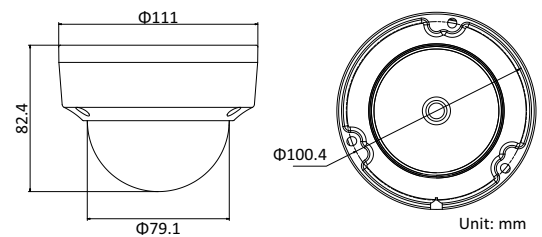

## 8MP IR Vandalproof Dome IP Camera

- 8MP (3840 × 2160) high resolution
- 12.5 fps @ 8MP, 25 fps @ 2560 x 1440 realtime video
- 1/2.5" Progressive scan CMOS
- Support H.265+, H.265, H.264+, H.264, MJPEG tri-stream
- True day & night operation with IR illumination up to 40m
- 130 dB True Wide Dynamic Range (WDR)
- BLC, 3D-DNR, HLC, ROI
- Built-in basic analytics: Intrusion, Line Crossing & Face Detection
- Built-in microSD/SDHC/SDXC card slot, up to 128GB
- Impact protection up to IK10, Ingress protection up to IP67

### Dimensions

### Technical Specifications

Image Sensor	1/2.5" Progressive Scan CMOS Sensor with ICR filter
Min. Illumination	0.01 Lux (F1.2, AGC ON), 0 lux with IR
Lens	4mm @ F2.0 (79°) (2.8 (102°), 6 (50°) & 8 (40°)mm optional)
Day & Night	IR Cut Filter with Auto-Switch
Video Compression	H.265+ / H.265 / H.264+ / H.264 / MJPEG; Tri Stream
Bit Rate	32 Kbps - 16 Mbps
Image Processing	130dB True WDR, 3D-DNR, BLC, HLC, ROI
Max. Image Resolution & Frame Rate	8MP (3840 x 2160), 12.5fps
Image Setting	Rotate Mode, Saturation, Brightness, Contrast, Sharpness
IR Illumination	Up to 40m
Protection	Ingress Protection: IP67 (IEC60529); Impact Protection: IK10 (EN50102)
Alarm Trigger	Line Crossing, Intrusion & Face Detection, Motion Detection, Dynamic Analysis, Tampering Alarm, Network Disconnect, IP Address Conflict, Storage Exception
Protocols	TCP/IP, ICMP, HTTP, HTTPS, FTP, DHCP, DNS, DDNS, RTP, RTSP, RTCP, PPPoE, NTP, UPnP, SMTP, SNMP, IGMP, UPnP, 802.1x, QoS, IPv6, Bonjour
Security	User Authentication, Watermark, IP Address Filtering
System Compatibility	ONVIF (Profile S, G & T) / ISAPI / SDK
On-board Storage	Built-in microSD/SDHC/SDXC slot, up to 128 GB
Communication	1 RJ45 10 M/100 M ethernet port
Operating Conditions	-30°C to 60°C, Humidity < 95% (non-condensing)
Power Requirement	12 VDC ± 25%; PoE (802.3af, class 3), max. 9W (with IR Filter On)
Dimension	Dia 111 × 82 mm
Weight	500 g