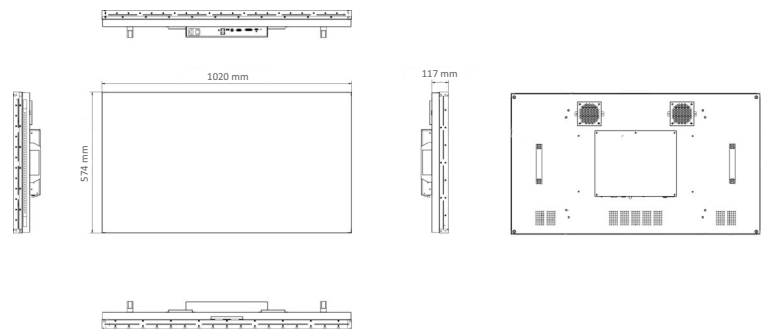

## 46" Full HD LCD Video Wall Panel

- Direct-lit LED backlight with uniform brightness and no boundary shadows
- 1920 × 1080 resolution, 178° viewing angle
- Ultra-narrow 1.7 mm bezel design
- Factory calibration for color uniformity
- Anti-glare, high definition, high brightness, high color gamut, and vivid images with rich colors
- Robust 24-hour continuous operation
- Metal casing for preventing from radiation and magnetic & electric field interference
- Wall-mount and modular brackets available to meet various installation requirements

### Dimensions

### Technical Specifications

Screen Size	46 inch
Active Display Area	1018 x 573 mm
Backlight	Direct-lit LED backlight
Pixel Pitch	0.53025 mm
Physical Seam	1.7 mm
Colour Saturation	92%
Resolution	1920 x 1080 @ 60 Hz (downward compatible)
Brightness	700 cd/m <sup>2</sup>
Viewing Angle	178° (H) x 178° (V)
Color Depth	8 bit, 16.7M
Contrast Ratio	4500:1
Response Time	6 ms (G to G)
Input Interface	HDMI x 1, DVI x 1, VGA x 1, YPbPr x 1, CVBS x 1
Output Interface	DVI x 1, VGA x 1, CVBS x 2
Control Interface	RS232 IN x 1, RS232 OUT x 1
Optional Interface	IN: 3G SDI, DP, HDBase-T, TVI; OUT: 3G SDI, DP, HDBase-T, TVI; RJ45
Operating Conditions	0°C - 50°C, Humidity 10% to 90% (non-condensing)
Power Requirement	100~264VAC, 50/60 Hz; <139W (<0.5W standby)
Dimension	1020 x 574 x 117 mm
Weight	20 kg