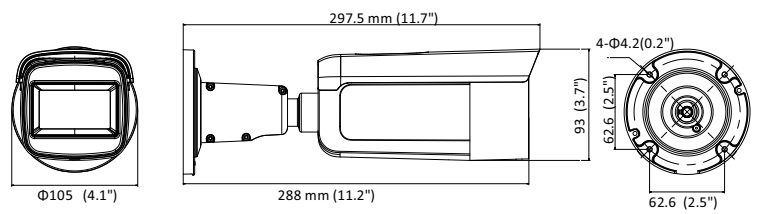

## 6MP IR Weatherproof Motorised Varifocal IP Camera

- 6 Megapixel (3072 × 2048) high resolution
- 2 Behaviour Analysis, Face Detection
- 120 dB True WDR, 3D-DNR, BLC, HLC, ROI
- 2.8 ~ 12mm motorised varifocal lens with Smart Focus
- H.265+, H.265, H.264+, H.264 Smart Codec
- PoE 802.3at compliant
- Built-In micro SD/SDHC/SDXC card slot, up to 128 Gb
- Multi-level user management with multiple protection

### Dimensions

### Technical Specifications

<b>Image Sensor</b>	1/3" Progressive Scan CMOS Sensor with ICR filter
<b>Min. Illumination</b>	0.01 lux @ (F1.2, AGC ON)
<b>Lens</b>	Motorised 2.8 ~ 12mm @ F1.6 (88° ~ 27°)
<b>Day &amp; Night</b>	Up to 50m IR Range, Mechanical ICR Filter
<b>Video Compression</b>	H.265+, H.265, H.264+/H.264/MJPEG
<b>Bit Rate</b>	256 Kbps - 16 Mbps
<b>Video Streams</b>	3 (Main, Sub & Third Stream)
<b>Image Processing</b>	120dB True WDR / BLC / 3D-DNR
<b>Frame Rate</b>	Main Stream: 20fps (3072x2048, 3072x1728, 2944x1656); 25fps (2560x1440, 1920x1080, 1280x720) Sub Stream: 25fps (640 x 480, 640 x 360, 320 x 240) Third Stream: 25fps (1280 x 720, 640 x 360, 352 x 288)
<b>Image Setting</b>	Saturation, Brightness, Contrast, Sharpness (via client software or web browser)
<b>Audio (optional)</b>	64Kbps (G.711) / 16Kbps (G.722.1) / 16Kbps (G.726) / 32-192Kbps (MP2L2)
<b>Alarm Trigger</b>	Motion detection, Video Tampering, Network Disconnect, IP address conflict, Storage exception
<b>Protocols</b>	TCP/IP, ICMP, HTTP, HTTPS, FTP, DHCP, DNS, RTP, RTSP, RTCP, PPPoE, NTP, UPnP, SMTP, SNMP, IGMP 802.1x, QoS, IPv6, Bonjour
<b>Smart Features</b>	Line crossing detection, intrusion detection, face detection
<b>System Compatibility</b>	ONVIF (Profile S & G) / ISAPI
<b>Communication</b>	1 RJ45 10 M/100 M Ethernet port
<b>Operating Conditions</b>	-30°C - 60°C, Humidity < 95% (non-condensing)
<b>Power Supply</b>	12 V DC ± 25%; PoE (802.3at, class 4)
<b>Power Consumption</b>	Max. 14.5W
<b>Dimension</b>	D105 × 298 mm
<b>Weight</b>	1285 g