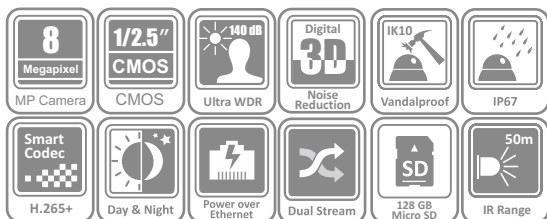

# IR Weatherproof Motorised Varifocal 8MP IP Camera

- 8 Megapixel (3840 × 2160) high resolution
- 2 Behaviour Analyses
- 140 dB True WDR, 3D-DNR, BLC, HLC, ROI
- 2.8 ~ 12mm motorised varifocal lens with Smart Focus
- H.265+, H.265, H.264+, H.264 Smart Codec
- PoE 802.3at compliant, supports PoE loop-through
- Built-In micro SD/SDHC/SDXC card slot, up to 128 Gb
- Anti-static dust free
- Multi-level user management with multiple protection

## Dimensions

## Technical Specifications

<b>Image Sensor</b>	1/2.5" Progressive Scan CMOS Sensor with ICR filter
<b>Min. Illumination</b>	0.0005 lux @(F1.2, AGC ON)
<b>Lens</b>	Motorised 2.8 ~ 12mm @ F1.6 (105° ~ 34.5°)
<b>Day &amp; Night</b>	Up to 50m IR Range, Mechanical ICR Filter
<b>Video Compression</b>	H.265+, H.265, H.264+, H.264, MJPEG
<b>Bit Rate</b>	256 Kbps - 16 Mbps
<b>Video Streams</b>	3 (Main, Sub & Third Stream)
<b>Max. Image Resolution</b>	3840 x 2160
<b>Frame Rate</b>	Main Stream: 12.5fps (3840 x 2160), 25fps (3072 x 1728, 2560 x 1440, 1920 x 1080, 1280 x 720) Sub Stream: 25fps (640 x 480, 640 x 360, 320 x 240) Third Stream: 25fps (1280 x 720, 640 x 360, 352 x 288)
<b>Image Setting</b>	Saturation, Brightness, Contrast, Sharpness (via client software or web browser)
<b>Audio</b>	64 Kbps (G.711) / 16Kbps (G.722.1) / 16 Kbps (G.726) / 32-192 Kbps (MP2L2)
<b>Alarm Trigger</b>	Motion detection, Video Tampering, Network Disconnect, IP address conflict, Storage exception
<b>Protocols</b>	TCP/IP, ICMP, HTTP, HTTPS, FTP, DHCP, DNS, RTP, RTSP, RTCP, PPPoE, NTP, UPnP, SMTP, SNMP, IGMP 802.1x, QoS, IPv6, Bonjour
<b>Security</b>	User authentication, Watermark
<b>System Compatibility</b>	ONVIF (Profile S & G) / ISAPI
<b>Communication</b>	1 RJ45 10 M/100 M Ethernet port
<b>Operating Conditions</b>	-30°C - 60°C, Humidity < 95% (non-condensing)
<b>Power Supply</b>	12 V DC ± 25%; PoE (802.3at, class 4) - supports PoE loop-through
<b>Power Consumption</b>	Max. 14.5W
<b>Dimension</b>	D144.1 × 332.7 mm
<b>Weight</b>	1890 g