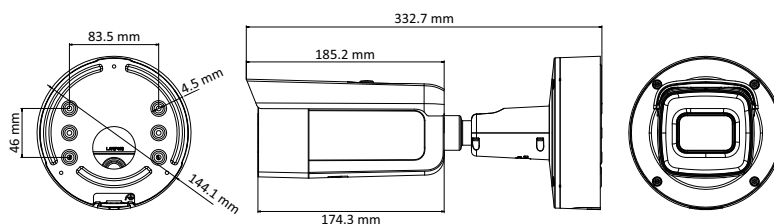

# IR Weatherproof Motorised Varifocal 8MP IP Camera

- 8 Megapixel (3840 × 2160) high resolution
- 2 Behaviour Analyses
- 140 dB True WDR, 3D-DNR, BLC, HLC, ROI
- 2.8 ~ 12mm motorised varifocal lens with Smart Focus
- H.265+, H.265, H.264+, H.264 Smart Codec
- PoE 802.3at compliant, supports PoE loop-through
- Built-In micro SD/SDHC/SDXC card slot, up to 128 Gb
- Anti-static dust free
- Multi-level user management with multiple protection

## Dimensions

## Technical Specifications

<b>Image Sensor</b>	1/2.5" Progressive Scan CMOS Sensor with ICR filter
<b>Min. Illumination</b>	0.0005 lux @(F1.2, AGC ON)
<b>Lens</b>	Motorised 2.8 ~ 12mm @ F1.6 (105° ~ 34.5°)
<b>Day &amp; Night</b>	Up to 50m IR Range, Mechanical ICR Filter
<b>Video Compression</b>	H.265+, H.265, H.264+, H.264, MJPEG
<b>Bit Rate</b>	256 Kbps - 16 Mbps
<b>Video Streams</b>	3 (Main, Sub & Third Stream)
<b>Max. Image Resolution</b>	3840 x 2160
<b>Frame Rate</b>	Main Stream: 12.5fps (3840 x 2160), 25fps (3072 x 1728, 2560 x 1440, 1920 x 1080, 1280 x 720) Sub Stream: 25fps (640 x 480, 640 x 360, 320 x 240) Third Stream: 25fps (1280 x 720, 640 x 360, 352 x 288)
<b>Image Setting</b>	Saturation, Brightness, Contrast, Sharpness (via client software or web browser)
<b>Audio</b>	64 Kbps (G.711) / 16Kbps (G.722.1) / 16 Kbps (G.726) / 32-192 Kbps (MP2L2)
<b>Alarm Trigger</b>	Motion detection, Video Tampering, Network Disconnect, IP address conflict, Storage exception
<b>Protocols</b>	TCP/IP, ICMP, HTTP, HTTPS, FTP, DHCP, DNS, RTP, RTSP, RTCP, PPPoE, NTP, UPnP, SMTP, SNMP, IGMP 802.1x, QoS, IPv6, Bonjour
<b>Security</b>	User authentication, Watermark
<b>System Compatibility</b>	ONVIF (Profile S & G) / ISAPI
<b>Communication</b>	1 RJ45 10 M/100 M Ethernet port
<b>Operating Conditions</b>	-30°C - 60°C, Humidity < 95% (non-condensing)
<b>Power Supply</b>	12 V DC ± 25%; PoE (802.3at, class 4) - supports PoE loop-through
<b>Power Consumption</b>	Max. 14.5W
<b>Dimension</b>	D144.1 × 332.7 mm
<b>Weight</b>	1890 g