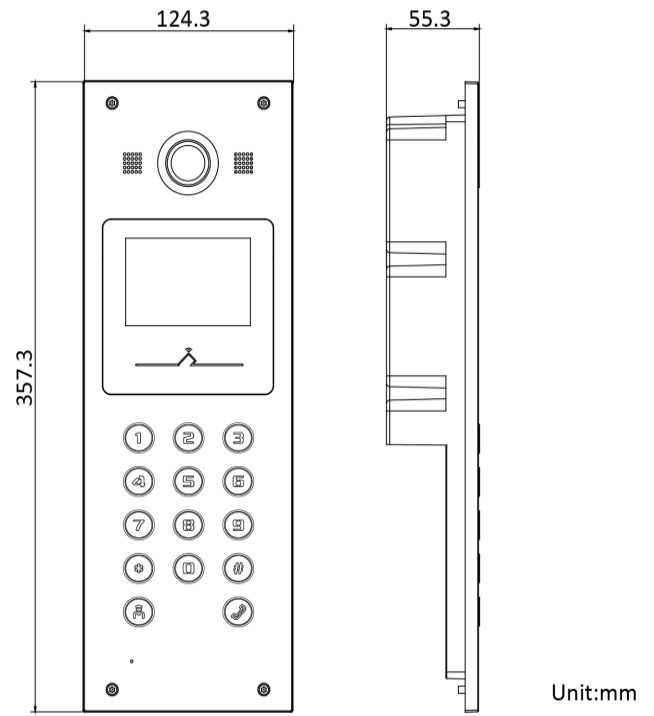

Video Parameters

Audio compression standard	H.264		
Supplement light	Low illumination, IR supplement lights		
Lens	2 MP HD camera		
FOV	Horizontal: 70°, Vertical : 118°, Diagonal: 132°	Horizontal: 70°, Vertical : 121°, Diagonal: 131°	
WDR	Support		
Pixel	Main stream: 1920 x 1080p, 720p ; Sub stream: 640 x 480		

Technical Specifications	VIC303DB	VIC303DA	VIC303DM
Capacity			
Fingerprint capacity		/	
User capacity		10000	
Face capacity		/	
Linked indoor station		500	
Event capacity		/	
Network parameters			
Communication protocol		TCP/IP, RTSP	
Wired network		Support	
Wi-Fi		/	
Bluetooth		/	
3G/4G		/	
Device interfaces			
Alarm input	6	8	6
TAMPER		1	
Network interface	1 10/100/1000 Mbps self adaptive, RJ45 analog interface		
Exit button		2	
RJ-485	2	1	2
USB		0	
Wiegand		1	
TF card		/	
Alarm output		2	
Lock control	2	1	2
Door control input		2	
Power interface		1	
General			
Button	/	14 physical buttons	/
Installation		Flush mounting	
Indicator		/	
Weight	Without package With package	1.05kg 2.166 kg	
Protective level		IP 65	
Power supply method		12 VDC	
Working temperature		-40°C to +55°C (-40° F to +135° F)	
Working humidity		10% to 95%	
Dimensions	418 x 145 x 61 mm (16.46" x 5.71" x 2.40")	357.3 x 124.3 x 55.3 mm (14.07" x 4.89" x 2.18")	418 x 145 x 59.7 mm (16.46" x 5.71" x 2.35")
Battery		/	
Power supply		≤10W	
Application environment		Outdoor	

Dimension

VIC303DB

VIC303DA

VIC303DM