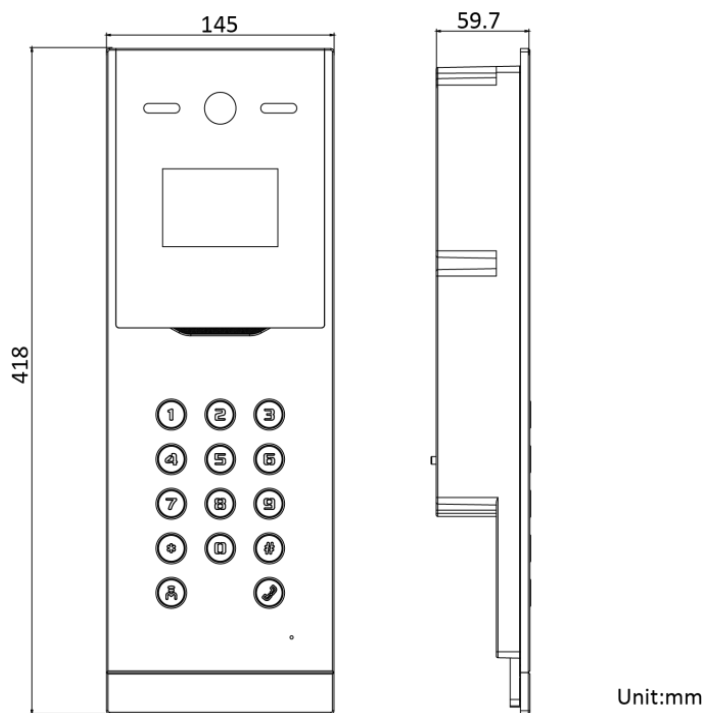

Video Parameters

Audio compression standard	H.264		
Supplement light	Low illumination, IR supplement lights		
Lens	2 MP HD camera		
FOV	Horizontal: 70°, Vertical : 118°, Diagonal: 132°	Horizontal: 70°, Vertical : 121°, Diagonal: 131°	
WDR	Support		
Pixel	Main stream: 1920 x 1080p, 720p ; Sub stream: 640 x 480		

Technical Specifications	VIC303DB	VIC303DA	VIC303DM
Capacity			
Fingerprint capacity		/	
User capacity		10000	
Face capacity		/	
Linked indoor station		500	
Event capacity		/	
Network parameters			
Communication protocol		TCP/IP, RTSP	
Wired network		Support	
Wi-Fi		/	
Bluetooth		/	
3G/4G		/	
Device interfaces			
Alarm input	6	8	6
TAMPER		1	
Network interface	1 10/100/1000 Mbps self adaptive, RJ45 analog interface		
Exit button		2	
RJ-485	2	1	2
USB		0	
Wiegand		1	
TF card		/	
Alarm output		2	
Lock control	2	1	2
Door control input		2	
Power interface		1	
General			
Button	/	14 physical buttons	/
Installation		Flush mounting	
Indicator		/	
Weight	Without package With package	1.05kg 2.166 kg	
Protective level		IP 65	
Power supply method		12 VDC	
Working temperature		-40°C to +55°C (-40° F to +135° F)	
Working humidity		10% to 95%	
Dimensions	418 x 145 x 61 mm (16.46" x 5.71" x 2.40")	357.3 x 124.3 x 55.3 mm (14.07" x 4.89" x 2.18")	418 x 145 x 59.7 mm (16.46" x 5.71" x 2.35")
Battery		/	
Power supply		≤10W	
Application environment		Outdoor	

Dimension

VIC303DB

VIC303DA

VIC303DM