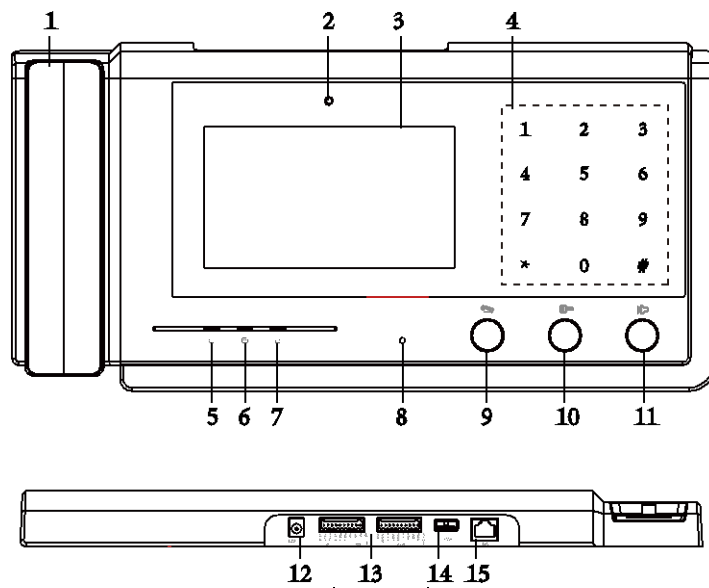

RS-485 2 RS-485 Half-Duplex Port

USB 1 USB Interface for Inserting U-Disk

I/O input 4 ON-OFF Input

I/O output 2 ON-OFF Output, 2 Relay Output

General

Material Plastic

Power supply 12 VDC

Power consumption ≤10 W

Working temperature -10° C to + 55° C (14° F to 131° F)

Working humidity 10% to 90%

Dimensions (L x W x H) 436 x 215 x 67 mm (17.2"x8.5"x2.6")

Certification FCC, IC, CE, C-TICK, ROHS, REACH, WEEE

Appearance and Interfaces