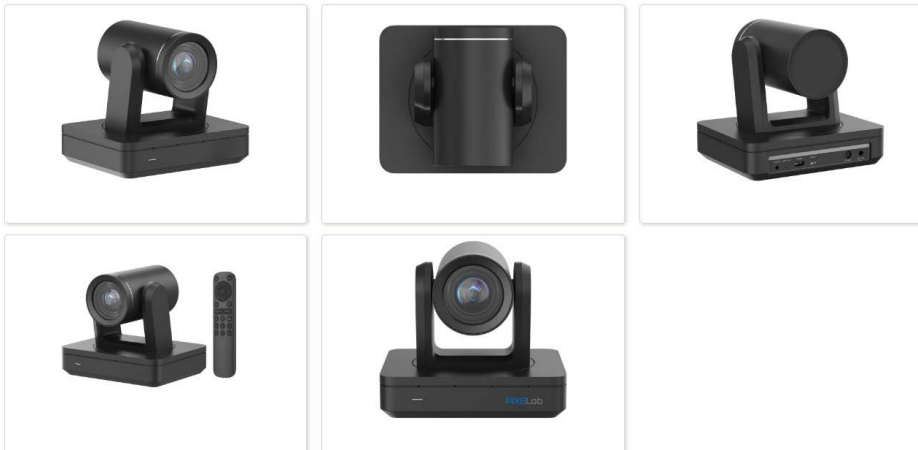

Conference Camera Solutions
HDC Series

PXUV12PU(T)

Feature

- 2 MP CMOS
- High quality imaging with 1920 × 1080 resolution
- 3.5 mm to 52.5 mm varifocal lens, auto focus, × 15 optical zoom, × 10 digital zoom
- Min. Illumination: 0.2 Lux @ (F2.0 to 3.7, AGC ON)
- Clear imaging against strong back light due to 120 dB true WDR technology
- AGC for self-adaptive brightness
- USB Type-C interface, supporting USB 2.0 protocol. Plug-and-play, no need to install driver software
- 4 microphone built into the PTZ camera with clear sound
- Support HDMI Interface, 1080P60/50/30/25;720P60/50/30/25
- Support VISCA protocol (RS232) keyboard control interface, with a baud rate of 9600
- Compatible with multiple mainstream communication software