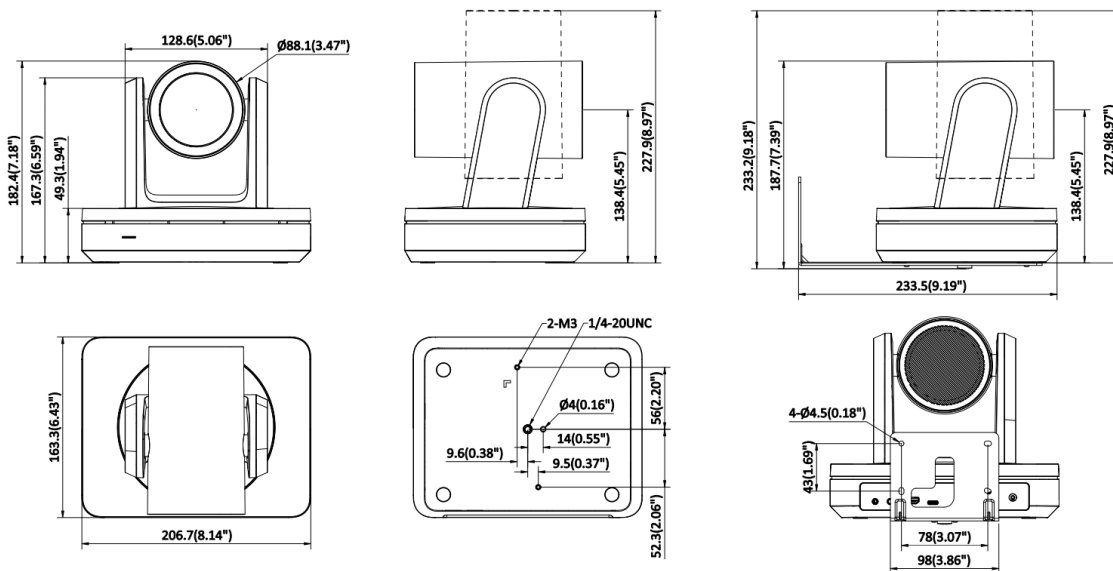

Dimension

Unit:mm(inch)

Camera	
Image Sensor	1/2.8" 2 MP CMOS
Max. Resolution	1920 (H) × 1080 (V)
Min. Illumination	0.2 Lux @ (F2.0~3.7, AGC ON)
Shutter Time	PAL: 1/25 s to 1/10,000 s; NTSC: 1/30 s to 1/10,000 s
Angle Adjustment	Pan: 340°, Tilt: 90°
Optical Zoom	× 15
Digital Zoom	× 10
Lens	
Lens Type	Varifocal lens, 3.5 to 52.5 mm
Focal Length & FOV	Horizontal FOV: 78.7° to 5.9° Vertical FOV: 48.4° to 3.3° Diagonal FOV: 87.2° to 6.8°
Object Distance Range	Wide: 0.1 m to ∞; Tele: 1.5 m to ∞
Microphone	
Type	MEMS
Polar Pattern	360° omni-directional
Pickup Distance	In a radius of up to 5 m
Amount	4 mic
Frequency Response	100 Hz to 8 kHz
Sensitivity	-38 ± 1.5 dBV/Pa
SNR	90 dB(A)
Sampling Rate	16 kHz/32 kHz/48 kHz
Functions	
Image Function	Auto/Manual White Balance, Backlight Compensation, Left/Right Flip/Up/Down Flip/Center Mirror
Audio Function	Supports steady and transient smart noise reduction, automatic gain control, time domain equalization algorithm, ambient noise suppression and enhanced vocals to enhance speech quality and offer audio in high quality
Smart Function	Human mode and sound source localization
LED Indicator	Flashing white: powering on and starting Solid white: normally working Solid red: mute Light off: standby
Auto Focus	Yes
Communication	
Communication Method	USB cable
Wired Communication Distance	Cable length: 15 m. Transmission distance: 4.5 m.
Accessory	
Packing List	Camera (including lens cover) × 1 Remote Control × 1 Power Adapter (1.2 m) × 1 Power Adapter Extension Cable (3 m) × 1 Power Adapter Plug × 3 (for British, American, and European standards) USB 2.0 Cable (4.5 m) × 1 Bracket × 1 Screws × 1 Battery × 2 Quick Start Guide × 1