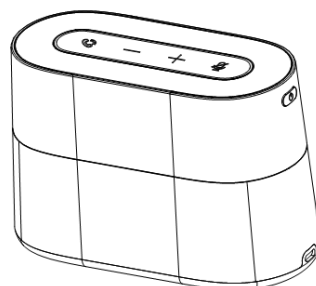

Wireless Conference Speaker

HD-SW-05

Feature

- Adopts 8-mic array, picking up 360° clear sound with 5 meters range
- Adopts the HD speaker
- Supports steady and transient smart noise reduction, echo and squeal suppression, anti-reverberation to enhance speech quality and offer audio in high quality
- The built-in 7.2 V/3700 mAh lithium battery supports the device to last 10 hours after a full charge.
- Supports wireless connection through Bluetooth and a USB dongle
- Supports wired connection through a USB cable
- Driver-free design enables plug-and-play
- Compatible with leading online conferencing platform

Dimension

Unit:mm (inch)