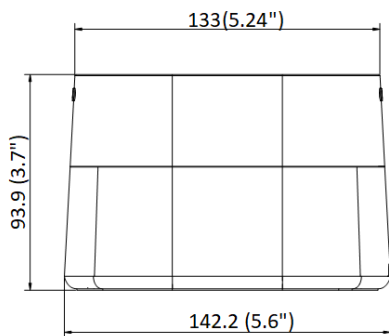

Wireless Conference Speaker

HD-SW-05

Feature

- Adopts 8-mic array, picking up 360° clear sound with 5 meters range
- Adopts the HD speaker
- Supports steady and transient smart noise reduction, echo and squeal suppression, anti-reverberation to enhance speech quality and offer audio in high quality
- The built-in 7.2 V/3700 mAh lithium battery supports the device to last 10 hours after a full charge.
- Supports wireless connection through Bluetooth and a USB dongle
- Supports wired connection through a USB cable
- Driver-free design enables plug-and-play
- Compatible with leading online conferencing platform

Dimension

Unit:mm (inch)