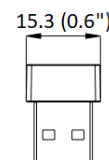

Wireless Conference Speaker

HD-SW-05

Feature

- Adopts 8-mic array, picking up 360° clear sound with 5 meters range
- Adopts the HD speaker
- Supports steady and transient smart noise reduction, echo and squeal suppression, anti-reverberation to enhance speech quality and offer audio in high quality
- The built-in 7.2 V/3700 mAh lithium battery supports the device to last 10 hours after a full charge.
- Supports wireless connection through Bluetooth and a USB dongle
- Supports wired connection through a USB cable
- Driver-free design enables plug-and-play
- Compatible with leading online conferencing platform

Dimension

Unit:mm (inch)