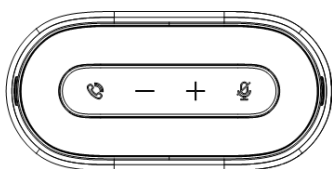

Wireless Conference Speaker

HD-SW-05

Feature

- Adopts 8-mic array, picking up 360° clear sound with 5 meters range
- Adopts the HD speaker
- Supports steady and transient smart noise reduction, echo and squeal suppression, anti-reverberation to enhance speech quality and offer audio in high quality
- The built-in 7.2 V/3700 mAh lithium battery supports the device to last 10 hours after a full charge.
- Supports wireless connection through Bluetooth and a USB dongle
- Supports wired connection through a USB cable
- Driver-free design enables plug-and-play
- Compatible with leading online conferencing platform

Dimension

Unit:mm (inch)