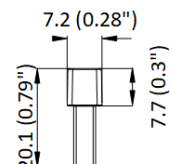

Wireless Conference Speaker

HD-SW-05

Feature

- Adopts 8-mic array, picking up 360° clear sound with 5 meters range
- Adopts the HD speaker
- Supports steady and transient smart noise reduction, echo and squeal suppression, anti-reverberation to enhance speech quality and offer audio in high quality
- The built-in 7.2 V/3700 mAh lithium battery supports the device to last 10 hours after a full charge.
- Supports wireless connection through Bluetooth and a USB dongle
- Supports wired connection through a USB cable
- Driver-free design enables plug-and-play
- Compatible with leading online conferencing platform

Dimension

Unit:mm (inch)