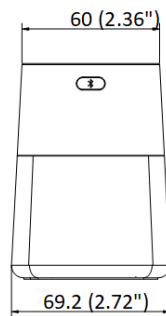

Wireless Conference Speaker

HD-SW-05

Feature

- Adopts 8-mic array, picking up 360° clear sound with 5 meters range
- Adopts the HD speaker
- Supports steady and transient smart noise reduction, echo and squeal suppression, anti-reverberation to enhance speech quality and offer audio in high quality
- The built-in 7.2 V/3700 mAh lithium battery supports the device to last 10 hours after a full charge.
- Supports wireless connection through Bluetooth and a USB dongle
- Supports wired connection through a USB cable
- Driver-free design enables plug-and-play
- Compatible with leading online conferencing platform

Dimension

Unit:mm (inch)