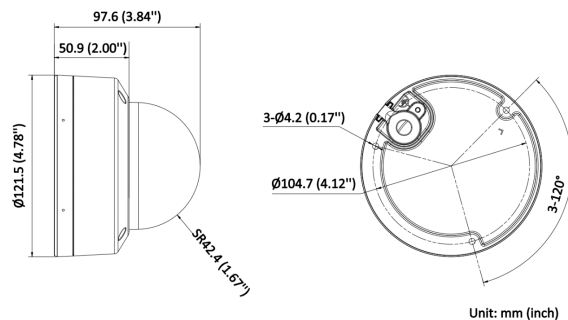

6 MP Smart Hybrid Light Fixed Dome Network Camera

- High quality imaging with 6 MP resolution
- Support Human and Vehicle Detection
- Smart Hybrid Light: advanced technology with long range
- Efficient H.265+ compression technology
- Clear imaging against strong back light due to 130 dB WDR technology
- 3D DNR technology delivers clean and sharp images
- Built-in microphone for real-time audio security
- Support on-board storage up to 512 GB (SD card slot)
- Water and dust resistant (IP67) and vandal proof (IK08)

Dimensions

Unit: mm (inch)

Technical Specifications

Specification

Camera	
Image Sensor	1/2.4" Progressive Scan CMOS
Max. Resolution	3200 × 1800
Shutter Time	1/3 s to 1/100,000 s
Min. Illumination	Color: 0.002 Lux @ (F1.6, AGC ON), B/W: 0 Lux with IR
Day & Night	IR cut filter
Angle Adjustment	Pan: 0° to 355°, tilt: 0° to 75°, rotate: 0° to 355°
Lens	
Lens Type	Fixed focal lens, 2.8 and 4 mm optional
Focal Length & FOV	2.8 mm, horizontal FOV 105°, vertical FOV 55°, diagonal FOV 127° 4 mm, horizontal FOV 78°, vertical FOV 38°, diagonal FOV 96°
Lens Mount	M12
Iris Type	Fixed
Aperture	F1.6